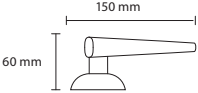

Drift lever handles

Drift lever handles are available on a range of rose styles which are machined to suit your specified lock type (see technical pages for more information).

Item • Drift Lever
Rose • R01
Metal • Bronze
Finish • Bright
Code • ZE028R01BBZ

Drift Lever Rose 01

ZE028R01

Drift Lever Rose 02

ZE028R02

Drift Lever Rose 03

ZE028R03 (machined for euro profile cylinder)