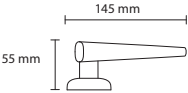

Drift lever handles

Drift lever handles are available on a range of rose styles which are machined to suit your specified lock type (see technical pages for more information).

Item • Drift Lever
Rose • R01
Metal • Bronze
Finish • Bright
Code • ZE028R01BBZ

Drift Lever Rose 01

ZE028R01

Drift Lever Rose 02

ZE028R02

Drift Lever Rose 03

ZE028R03 (machined for euro profile cylinder)